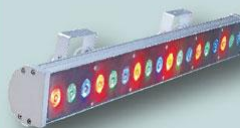

LED DECORATIVE LIGHTING

INDOOR LIGHTING

Energy
efficient

Excellent
quality

OUTDOOR LIGHTING

Long
lasting

Durable