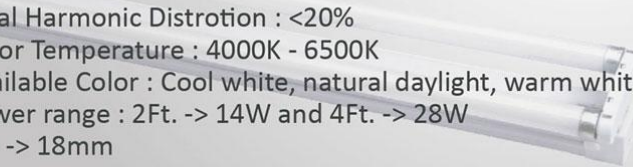

Point Lamp

Digital Tube

Lantern Series

LED LIGHTING SYSTEM

LED DOUBLE TUBE SHADE WITH REFLECTOR

- High efficient and 60% energy saving from T8 traditional tube
- Supplied with external low voltage
- High quality LED chips with robust construction
- Diffuser cover, uniformity light effect
- Power range from 9W, 18W, 20W, 22W, 24W upto more
- Color temperature 2700K-6500K
- Dia -> 22mm

LED BATTEN LIGHT

LED SENSOR LIGHT

LED T5 DOUBLE SHADE

- Operate From : 80 V AC - 300 V AC
- Total Harmonic Distortion : <20%
- Color Temperature : 4000K - 6500K
- Available Color : Cool white, natural daylight, warm white
- Power range : 2Ft. -> 14W and 4Ft. -> 28W
- Dia -> 18mm

LED BULB

LED HIGHBAY LIGHT

- The lamp adopts the high pressure die-casting aluminium material. Surface treated with electrostatic plastic-sprayed in order to anti-aging. Self-cleaning & corrosion-resistance.
 - Toughened glass-mask, high strength, impact resistance, IP65.
 - Light can be configured white color RGB, narrow beam & wide beam can be chosen.
- Power: 50W-300W, Input Power: 185-265V, Color Temperature: 5500-6500K**