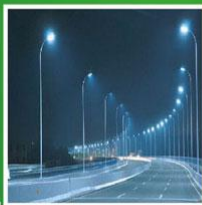

Panel Lamp

LED Bulb

Bean Pot Lamp

Strip Light

Bean Pot Lamp

Highbay Lamp

OUTDOOR LIGHTING

Long
lasting

Point Lamp

Digital Tube

Lantern Series

LED LIGHTING SYSTEM

LED DOUBLE TUBE SHADE WITH REFLECTOR

- High efficient and 60% energy saving from T8 traditional tube
- Supplied with external low voltage
- High quality LED chips with robust construction
- Diffuser cover, uniformity light effect
- Power range from 9W, 18W, 20W, 22W, 24W upto more
- Color temperature 2700K-6500K
- Dia -> 22mm